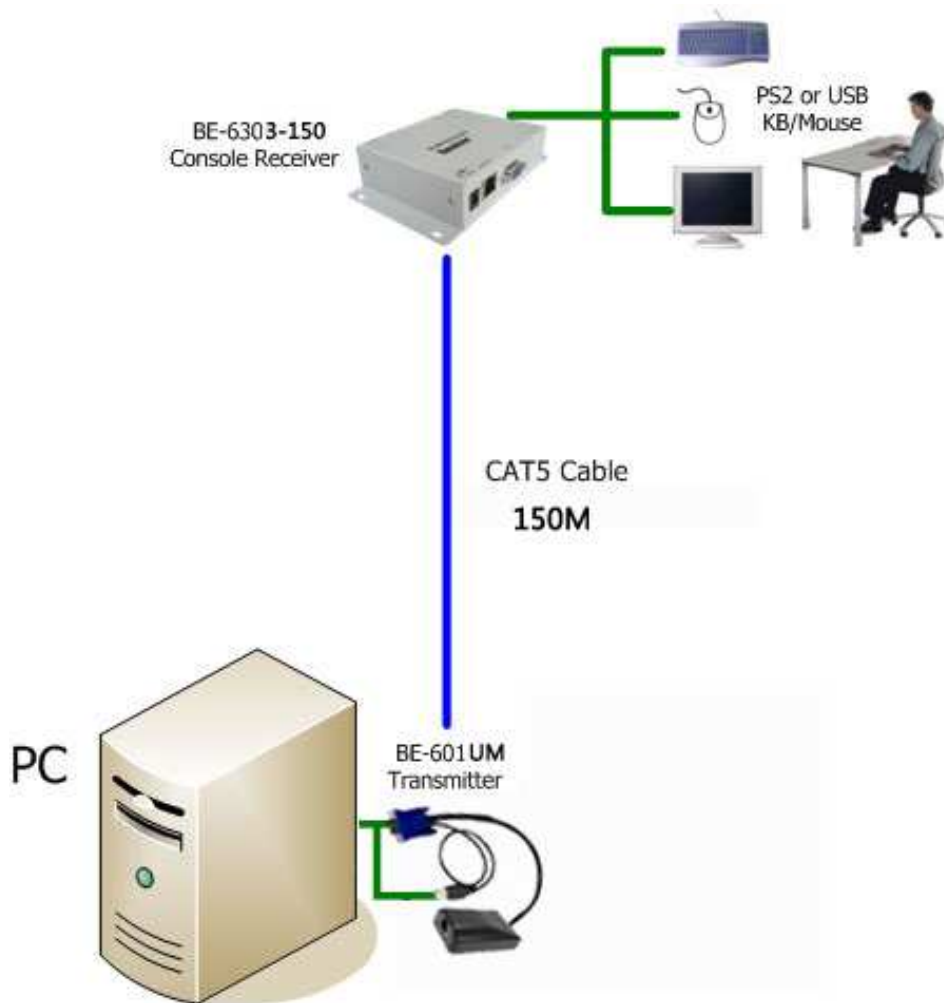

Diagram

Ordering Information

K30360UM-15	150 meters Single PC Single Access CAT5 KVM Extender Kit, includes: 1 x BE-601UM, CAT5 USB KVM Dongle Transmitter, 1 x BE-6303-150, CAT5 PS2/USB KVM Console Receiver (built-in Video Gain/Equalizer for cable extension to 150 meters), 1 x 5V DC Power Adapter