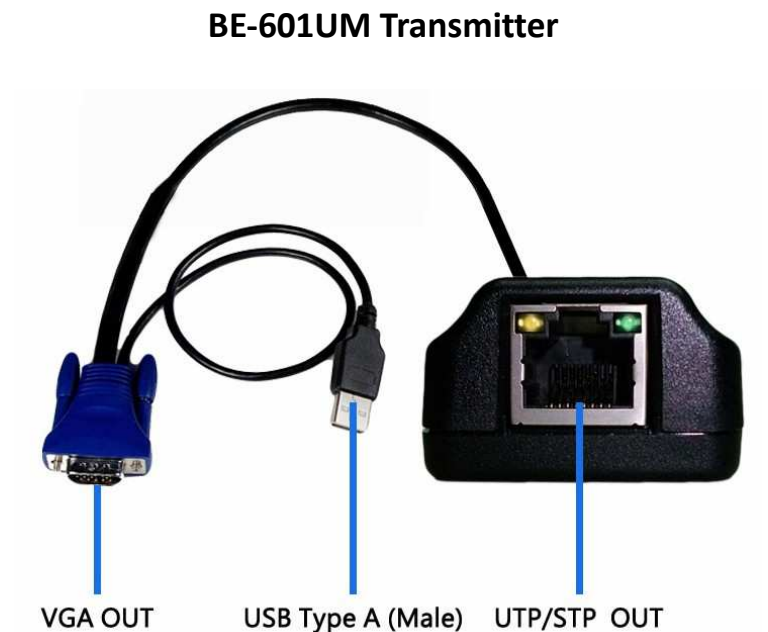

K30360UM-15

Single PC, Single Access KVM Extender (Mini Transmitter)

The K30360UM-15 is a Single PC; Single Access KVM Extender Kit is perfect for any type of installation where the console needs to be in a conveniently accessible location, but the computer system to reside in a long distance place away from dust, and harsh environmental influences.

The Kit effectively extends PC KVM (Keyboard, Video and Mouse) control to the Console Receiver and also provides for convenient single access; in addition to the remote console access, you can also connect a monitor/ keyboard/ mouse set to provide local PC access.

Features

- ❖ Cat 5e cable to connect the PC and Console - up to 150 meters (500 ft).
- ❖ Single Console operation - control your PC from Console Receiver USB keyboard, Mouse and monitor.
- ❖ High resolution video -up to 1600 x 1200 @ 60 Hz.
- ❖ Supports VGA, SVGA, and Multisync monitors - Console Receiver monitor support DDC2B.
- ❖ Console Receiver has video Gain and EQ adjustments for optimum image.
- ❖ Pure hardware, Plug n Play design.

Front & Back View

Specification

		K30360UM-15	
Model No.		BE-601UM Transmitter	BE-6303-150 Receiver
Connectors	Mouse & Keyboard	1 x USB Type A Male	2 x 6-pin Mini-DIN Female (Purple)&(Green) 2 x USB Type A Female
	Video	1 x HDD-15 Male	1 x HDD-15 Female (Blue)
Unit to Unit		1 x RJ45 Female	
Video Gain		N/A	1 x Mini Pot
Video EQ		N/A	1 x Mini Pot
LEDs		N/A	1 (Green)
Emulation Keyboard / Mouse		USB	PS2 & USB
Video		1600 x 1200@ 60Hz , DDC2B	
Distance		150M (500 ft)	
Video RGB Skew Keyboard Adjust		N/A	Yes
Power Consumption		From USB Port 5V DC 200mA	DC 5.0V : 1.2A
Environm ent	Operating Temp.	0~70°C	
	Storage Temp.	-20~60°C	
	Humidity	0~80% RH	
Physical Properties	Housing	Plastics (black)	Metal (white)
	Weight	80g	359 g
	Dimensions	6.4L x 3.9W x 2.2H cm	14.1L x 8.6W x 3.2H cm