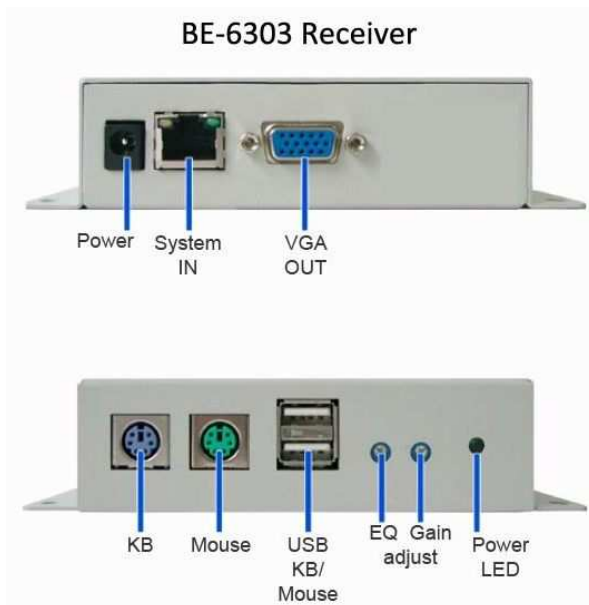

K30360UM-15

Single PC, Single Access KVM Extender (Mini Transmitter)

The K30360UM-15 is a Single PC; Single Access KVM Extender Kit is perfect for any type of installation where the console needs to be in a conveniently accessible location, but the computer system to reside in a long distance place away from dust, and harsh environmental influences.

The Kit effectively extends PC KVM (Keyboard, Video and Mouse) control to the Console Receiver and also provides for convenient single access; in addition to the remote console access, you can also connect a monitor/ keyboard/ mouse set to provide local PC access.

Features

- ❖ Cat 5e cable to connect the PC and Console - up to 150 meters (500 ft).
- ❖ Single Console operation - control your PC from Console Receiver USB keyboard, Mouse and monitor.
- ❖ High resolution video -up to 1600 x 1200 @ 60 Hz.
- ❖ Supports VGA, SVGA, and Multisync monitors - Console Receiver monitor support DDC2B.
- ❖ Console Receiver has video Gain and EQ adjustments for optimum image.
- ❖ Pure hardware, Plug n Play design.

Front & Back View

Specification

		K30360UM-15	
Model No.		BE-601UM Transmitter	BE-6303-150 Receiver
Connectors	Mouse & Keyboard	1 x USB Type A Male	2 x 6-pin Mini-DIN Female (Purple)&(Green) 2 x USB Type A Female
	Video	1 x HDD-15 Male	1 x HDD-15 Female (Blue)
Unit to Unit		1 x RJ45 Female	
Video Gain		N/A	1 x Mini Pot
Video EQ		N/A	1 x Mini Pot
LEDs		N/A	1 (Green)
Emulation Keyboard / Mouse		USB	PS2 & USB
Video		1600 x 1200@ 60Hz , DDC2B	
Distance		150M (500 ft)	
Video RGB Skew Keyboard Adjust		N/A	Yes
Power Consumption		From USB Port 5V DC 200mA	DC 5.0V : 1.2A
Environm ent	Operating Temp.	0~70°C	
	Storage Temp.	-20~60°C	
	Humidity	0~80% RH	
Physical Properties	Housing	Plastics (black)	Metal (white)
	Weight	80g	359 g
	Dimensions	6.4L x 3.9W x 2.2H cm	14.1L x 8.6W x 3.2H cm