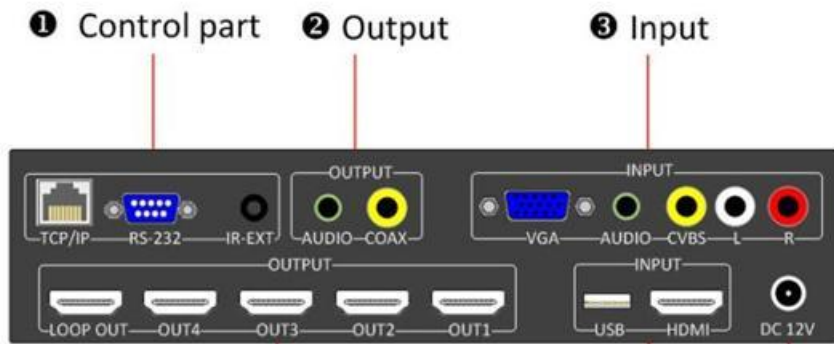

VW-815

Expandable Video-Wall Controller with HDMI, VGA, CVBS, USB input sources

The VW-815 Video Wall Controller is a perfect solution for entertainment and Digital Signage applications in retail outlets, clubs, trade shows, control centers, building lobbies, and other similar venues. It accepts multiple input video sources, such as HDMI, VGA, Composite Video (PAL/NTSC) as well as USB disk. One VW-815 unit provides 5 x HDMI output ports that can support 1x2, 1x3, 1x4 (Landscape and Portrait), 2x1, 3x1, 4x1, 2x2 video-wall configuration. Two VW-815 units can be cascaded for 9 x HDMI output ports to support 2x3, 3x2, 2x4, 4x2, 3x3 video-wall. Its versatile bezel compensation ability can accommodate any display bezel width. All the operation and control can be done through IR, Ethernet and RS-232.

Front / Back View and IR Remote Control

- ① Power Button
- ② Power LED
- ③ IR

- ① Control part
- ② Output
- ③ Input
- ② Output
- ③ Input
- ④ DC12V

- ① Press this button to power on the VW-815 or set it to standby mode.
- ② Press this button for rotate 90° screen, only for 1x2, 1x3, 1x4 modes.
- ③ Input Sources select button.
- ④ **AUTO** button for VGA input auto adjustment;
- ⑤ **ZOOM** button for all input sources zoom in and zoom out. The other buttons for USB input source control function.
- ⑥ Buttons for Audio output volume adjustment function, (include HDMI, Coaxial and analog audio output).