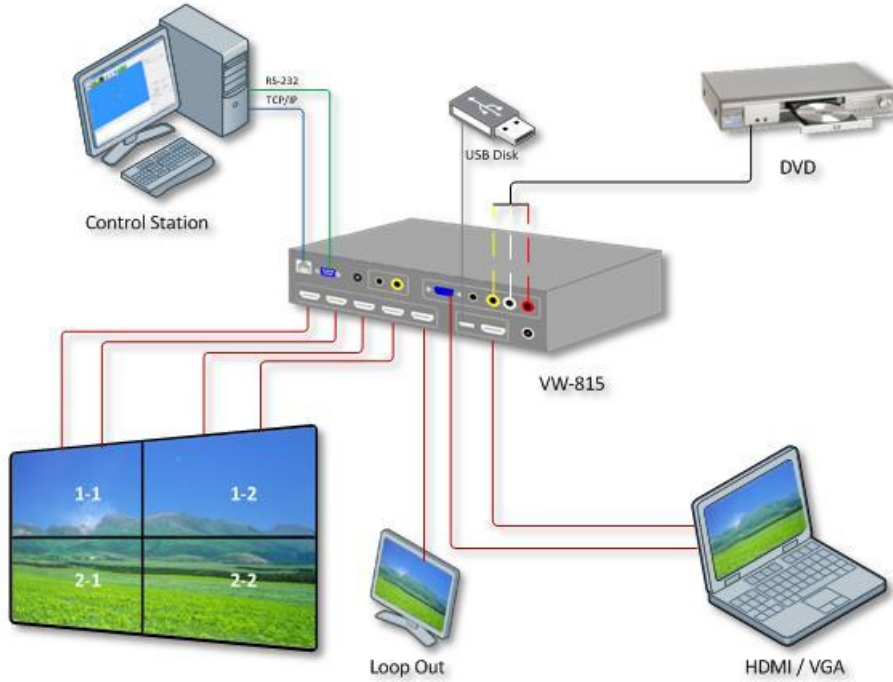

Diagram

One VW-815 (5 x HDMI outputs): Support 1x2, 1x3, 1x4, 2x1, 3x1, 4x1, 2x2: