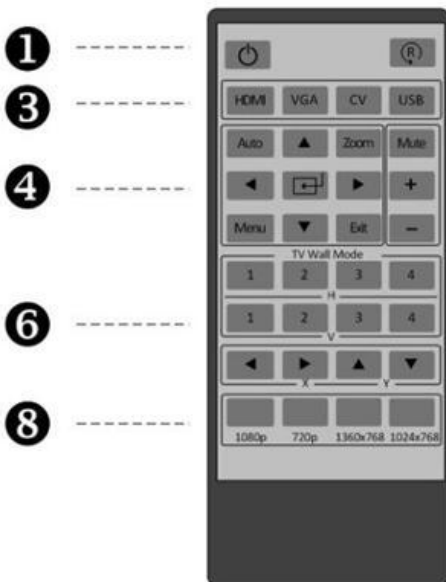

Features

- ❖ Compliant with HDMI1.3a, DVI1.0;
- ❖ Support HDMI/VGA/CVBS input video, and USB movie, picture, music playback;
- ❖ Support 5 x HDMI outputs for one local full image output + 2x2 Video-Wall.
- ❖ Two units can be cascaded to 9 x HDMI outputs for 3x3 Video-Wall mode;
- ❖ Support adjustable Bezel Correction;
- ❖ Support IR, Ethernet and RS232 controls;
- ❖ Advanced video De-interlace for improving 480i and 576i SD video input;
- ❖ Support Input Sources:
 - CVBS:** PAL, NTSC, SECAM with stereo audio input;
 - VGA:** 640x480 ~ 1920x1080, all in 60Hz with stereo audio;
 - HDMI:** 1080p@50/60Hz, 1080i@50/60Hz, 720p@50/60Hz, 576i/p, 480i/p;
 - USB:** Media files play;
- ❖ Output resolution adjustable;

Front / Back View and IR Remote Control

- ① Power Button
- ② Power LED
- ③ IR

- ① Control part
- ② Output
- ③ Input
- ② Output
- ③ Input
- ④ DC12V

- ① Press this button to power on the VW-815 or set it to standby mode.
- ② Press this button for rotate 90° screen, only for 1x2, 1x3, 1x4 modes.
- ③ Input Sources select button.
- ④ **AUTO** button for VGA input auto adjustment;
- ⑤ **ZOOM** button for all input sources zoom in and zoom out. The other buttons for USB input source control function.
- ⑥ Buttons for Audio output volume adjustment function, (include HDMI, Coaxial and analog audio output).

⑥ Video-Wall mode selection: such as 2x2 mode, press “H” towards “2”, then press “V” towards “2”.

⑦ Bezel correction: set the bezel size of the images in zoom-in model, to make the whole image looks coherently.